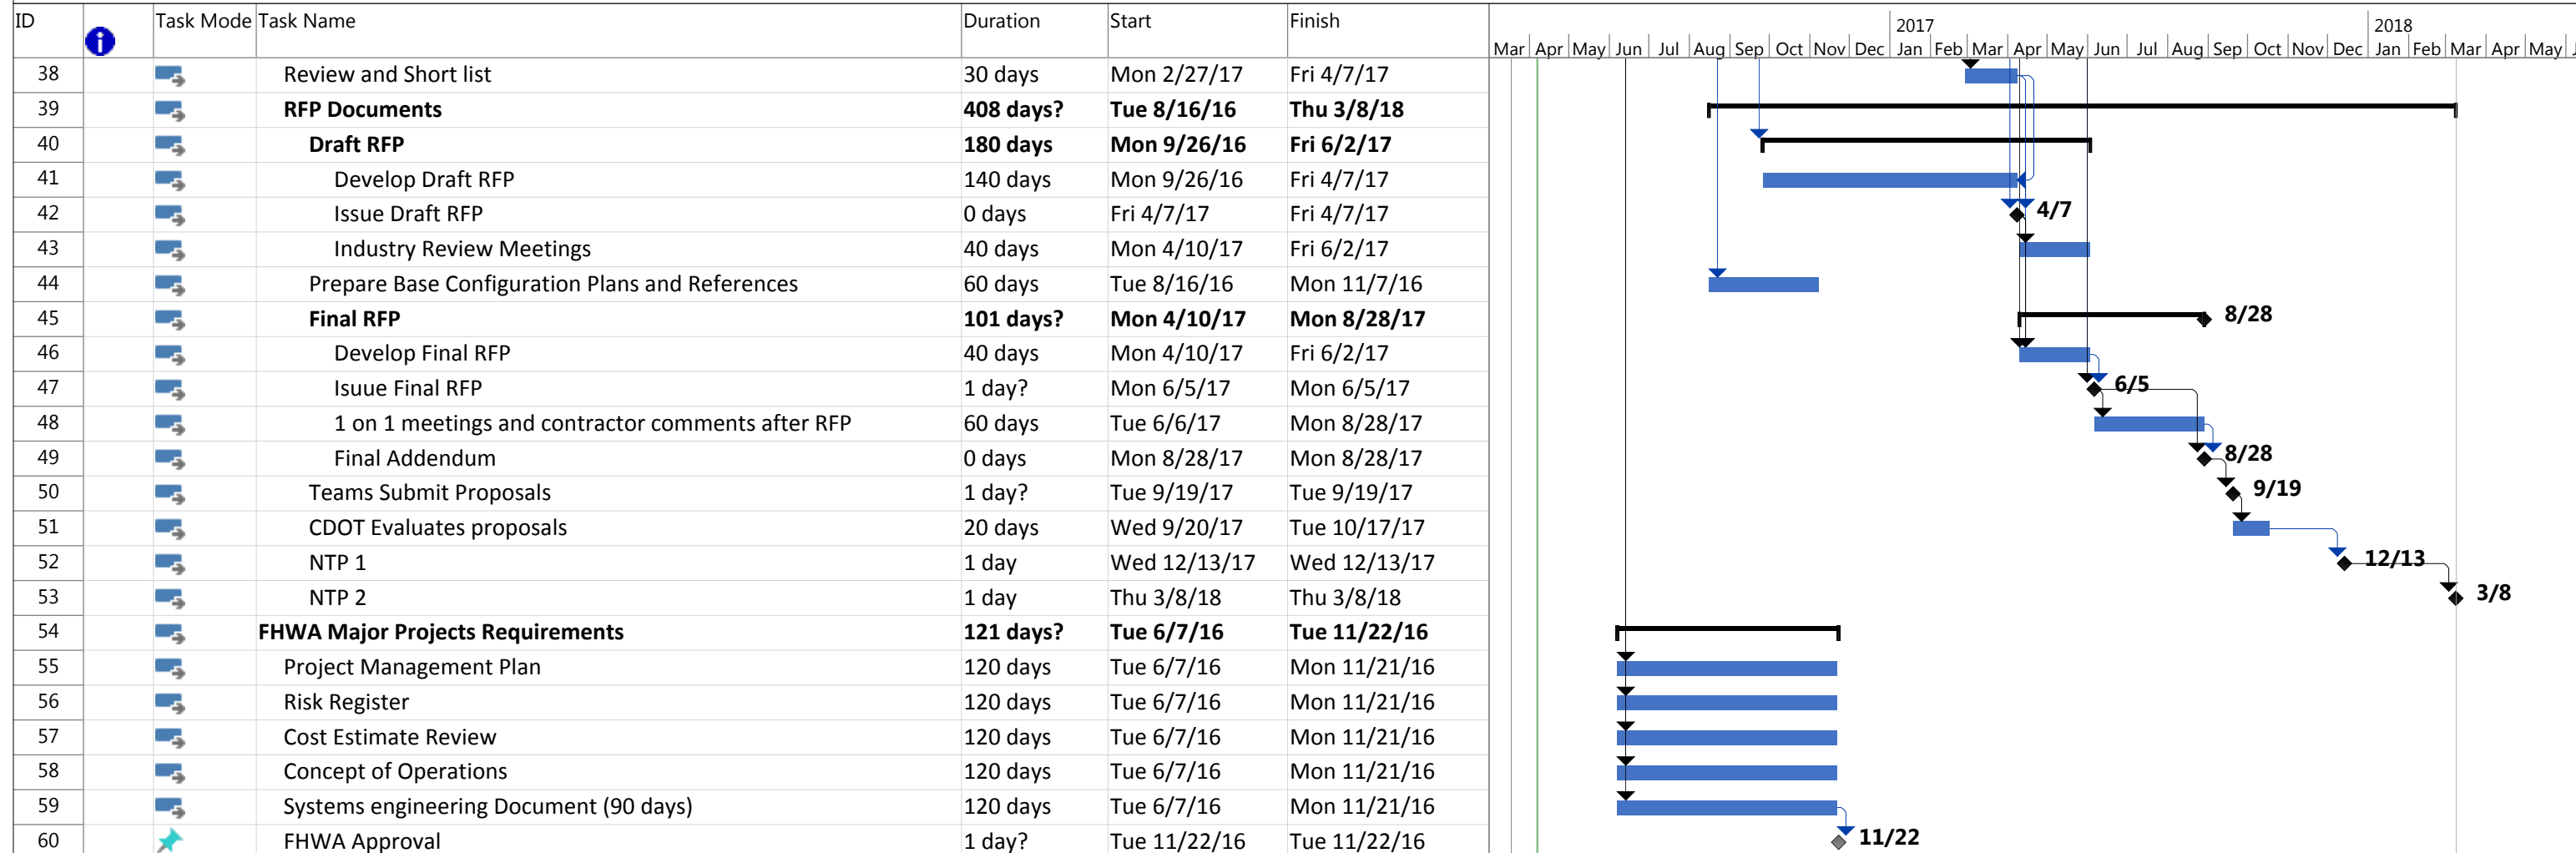

I-25 402 to SH 14 Procurement Schedule

Project: DB Procurement Sched
Date: Thu 4/7/16